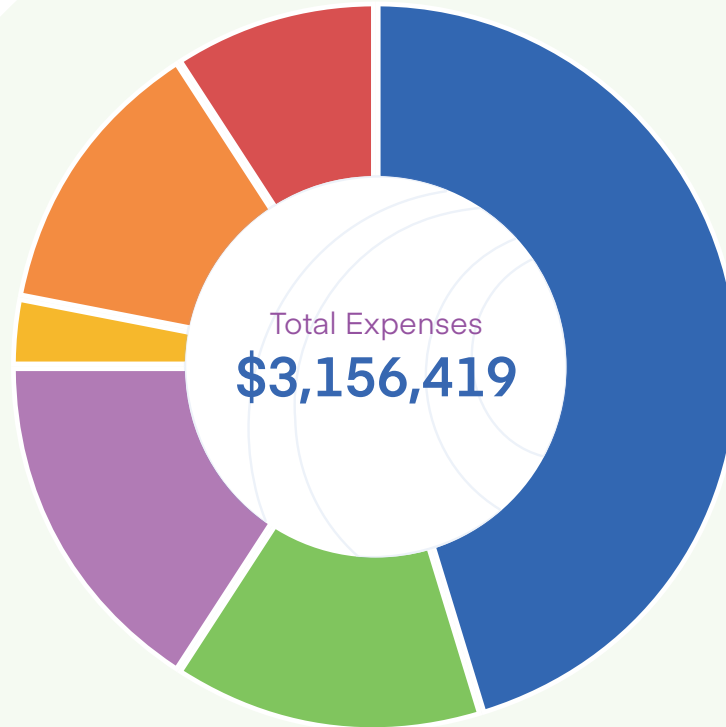

Sources of Funding

- Government
- Grants
- Fees for service
- Donations

How Your Gifts Were Invested

- Providing subsidized counselling
- Offering critical supports to address concerns, overcome trauma and family violence
- Providing 2SLGBTQIA+ youth and their families with therapeutic counselling, peer support groups, and combatting hate through public education
- Supporting positive parenting and healthy child development
- Organizational growth and innovation
- Corporate and administration